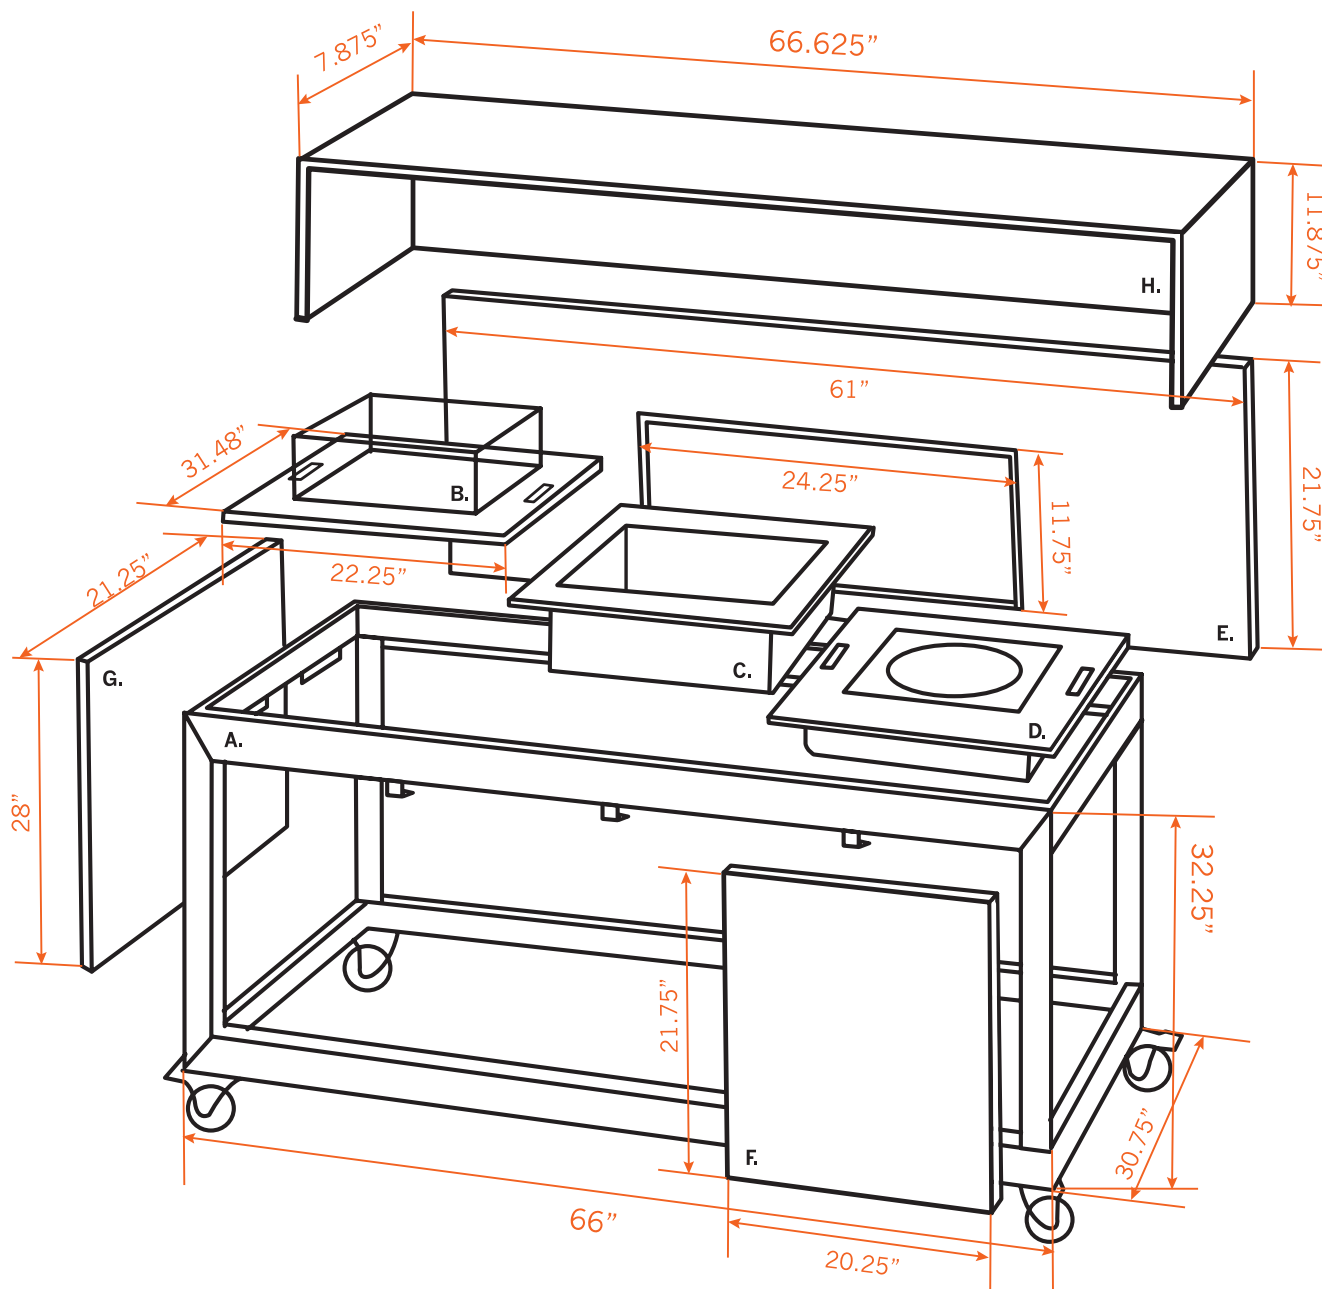

If you would like to receive our full catalog, simply send us an email at sales@easterntabletop.com.

A. Table Frame 66" length, 30.7" width, 32.25" height, 100lbs
 #ST5900 Brushed Stainless Steel | #ST5900MB Black XYLO Coated
 #ST5900RZB Bronze XYLO Coated | #ST5900CP Copper XYLO Coated

B. Built-up Ice Bin Tile 31.48" length, 22.25" width, .75" height, 50lbs
 #ST5930BIB 34lbs Capacity ICE BIN: 5.5" front height, 6.5" back height

C. Drop-in Sink Tile 31.48" length, 22.25" width, .75" height, 8.5" deep, 55lbs
 #ST5925DIB 84lbs Capacity | Double wall insulated stainless steel

D. Induction Tile 31.48" length, 22.25" width, .75" height, 35lbs | IND: 15.25 length, 11.75 width
 #ST5915IND Grey Grain | #ST5917BIND Black 110V 50/60hz 1500 Watts

E. Front Panel 61" length, 21.75" width, 35lbs | WINDOW: 24.25" length, 11.75" width
 #ST5910F Textured Laminate | #ST5912BKF Black Laminate

F. Front Panel 21.75" length, 20.25" width, 13lbs
 #ST5966TF Textured Laminate | #ST5963BF Black Laminate
 #ST5962SF Brushed Stainless Steel | #ST5903GF Grey Grain
 #ST5961LEDF LED | #ST5960ACF Optic Reflector Acrylic