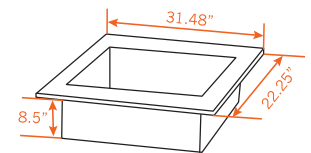

If you would like to receive our full catalog, simply send us an email at sales@easterntabletop.com.

A. Table Frame 66" length, 30.7" width, 32.25" height, 100lbs
 #ST5900 Brushed Stainless Steel | #ST5900MB Black XYLO Coated
 #ST5900RZB Bronze XYLO Coated | #ST5900CP Copper XYLO Coated

B. Built-up Ice Bin Tile 31.48" length, 22.25" width, .75" height, 50lbs
 #ST5930BIB 34lbs Capacity ICE BIN: 5.5" front height, 6.5" back height

C. Drop-in Sink Tile 31.48" length, 22.25" width, .75" height, 8.5" deep, 55lbs
 #ST5925DIB 84lbs Capacity | Double wall insulated stainless steel

D. Induction Tile 31.48" length, 22.25" width, .75" height, 35lbs | IND: 15.25 length, 11.75 width
 #ST5915IND Grey Grain | #ST5917BIND Black 110V 50/60hz 1500 Watts

E. Front Panel 61" length, 21.75" width, 35lbs | WINDOW: 24.25" length, 11.75" width
 #ST5910F Textured Laminate | #ST5912BKF Black Laminate