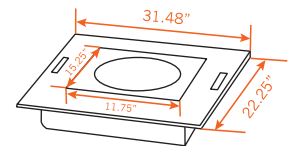

If you would like to receive our full catalog, simply send us an email at sales@easterntabletop.com.

A. Table Frame 66" length, 30.7" width, 32.25" height, 100lbs
 #ST5900 Brushed Stainless Steel | #ST5900MB Black XYLO Coated
 #ST5900RZB Bronze XYLO Coated | #ST5900CP Copper XYLO Coated

B. Built-up Ice Bin Tile 31.48" length, 22.25" width, .75" height, 50lbs
 #ST5930BIB 34lbs Capacity ICE BIN: 5.5" front height, 6.5" back height

C. Drop-in Sink Tile 31.48" length, 22.25" width, .75" height, 8.5" deep, 55lbs
 #ST5925DIB 84lbs Capacity | Double wall insulated stainless steel

D. Induction Tile 31.48" length, 22.25" width, .75" height, 35lbs | IND: 15.25 length, 11.75 width
 #ST5915IND Grey Grain | #ST5917BIND Black 110V 50/60hz 1500 Watts

E. Front Panel 61" length, 21.75" width, 35lbs | WINDOW: 24.25" length, 11.75" width
 #ST5910F Textured Laminate | #ST5912BKF Black Laminate

H. Bar Top 66.625" length, 7.875" width, 11.875" height, 35lbs
 #ST5950BL Textured Laminate | #ST5950BAC Optic Reflector Acrylic
 #ST5950BLSS Brushed Stainless Steel