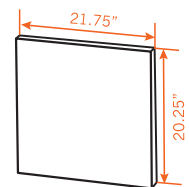

If you would like to receive our full catalog, simply send us an email at sales@easterntabletop.com.

A. Table Frame 66" length, 30.7" width, 32.25" height, 100lbs
 #ST5900 Brushed Stainless Steel | #ST5900MB Black XYLO Coated
 #ST5900RZB Bronze XYLO Coated | #ST5900CP Copper XYLO Coated

B. Built-up Ice Bin Tile 31.48" length, 22.25" width, .75" height, 50lbs
 #ST5930BIB 34lbs Capacity ICE BIN: 5.5" front height, 6.5" back height

C. Drop-in Sink Tile 31.48" length, 22.25" width, .75" height, 8.5" deep, 55lbs
 #ST5925DIB 84lbs Capacity | Double wall insulated stainless steel

D. Induction Tile 31.48" length, 22.25" width, .75" height, 35lbs | IND: 15.25 length, 11.75 width
 #ST5915IND Grey Grain | #ST5917BIND Black 110V 50/60hz 1500 Watts

E. Front Panel 61" length, 21.75" width, 35lbs | WINDOW: 24.25" length, 11.75" width
 #ST5910F Textured Laminate | #ST5912BKF Black Laminate

F. Front Panel 21.75" length, 20.25" width, 13lbs
 #ST5966TF Textured Laminate | #ST5963BF Black Laminate
 #ST5962SF Brushed Stainless Steel | #ST5903GF Grey Grain
 #ST5961LEDF LED | #ST5960ACF Optic Reflector Acrylic