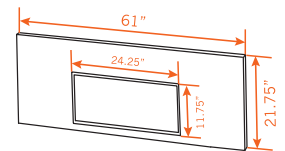

If you would like to receive our full catalog, simply send us an email at sales@easterntabletop.com.

A. Table Frame 66" length, 30.7" width, 32.25" height, 100lbs
 #ST5900 Brushed Stainless Steel | #ST5900MB Black XYLO Coated
 #ST5900RZB Bronze XYLO Coated | #ST5900CP Copper XYLO Coated

B. Built-up Ice Bin Tile 31.48" length, 22.25" width, .75" height, 50lbs
 #ST5930BIB 34lbs Capacity ICE BIN: 5.5" front height, 6.5" back height

C. Drop-in Sink Tile 31.48" length, 22.25" width, .75" height, 8.5" deep, 55lbs
 #ST5925DIB 84lbs Capacity | Double wall insulated stainless steel

D. Induction Tile 31.48" length, 22.25" width, .75" height, 35lbs | IND: 15.25 length, 11.75 width
 #ST5915IND Grey Grain | #ST5917BIND Black 110V 50/60hz 1500 Watts

E. Front Panel 61" length, 21.75" width, 35lbs | WINDOW: 24.25" length, 11.75" width
 #ST5910F Textured Laminate | #ST5912BKF Black Laminate

H. Bar Top 66.625" length, 7.875" width, 11.875" height, 35lbs
 #ST5950BL Textured Laminate | #ST5950BAC Optic Reflector Acrylic
 #ST5950BLSS Brushed Stainless Steel