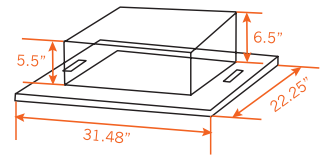

If you would like to receive our full catalog, simply send us an email at sales@easterntabletop.com.

A. Table Frame 66" length, 30.7" width, 32.25" height, 100lbs
 #ST5900 Brushed Stainless Steel | #ST5900MB Black XYLO Coated
 #ST5900RZB Bronze XYLO Coated | #ST5900CP Copper XYLO Coated

B. Built-up Ice Bin Tile 31.48" length, 22.25" width, .75" height, 50lbs
 #ST5930BIB 34lbs Capacity ICE BIN: 5.5" front height, 6.5" back height

C. Drop-in Sink Tile 31.48" length, 22.25" width, .75" height, 8.5" deep, 55lbs
 #ST5925DIB 84lbs Capacity | Double wall insulated stainless steel

D. Induction Tile 31.48" length, 22.25" width, .75" height, 35lbs | IND: 15.25 length, 11.75 width
 #ST5915IND Grey Grain | #ST5917BIND Black 110V 50/60hz 1500 Watts

E. Front Panel 61" length, 21.75" width, 35lbs | WINDOW: 24.25" length, 11.75" width
 #ST5910F Textured Laminate | #ST5912BKF Black Laminate