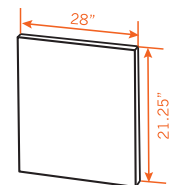

B. Built-up Ice Bin Tile 31.48" length, 22.25" width, .75" height, 50lbs
 #ST5930BIB 34lbs Capacity ICE BIN: 5.5" front height, 6.5" back height

C. Drop-in Sink Tile 31.48" length, 22.25" width, .75" height, 8.5" deep, 55lbs
 #ST5925DIB 84lbs Capacity | Double wall insulated stainless steel

D. Induction Tile 31.48" length, 22.25" width, .75" height, 35lbs | IND: 15.25 length, 11.75 width
 #ST5915IND Grey Grain | #ST5917BIND Black 110V 50/60hz 1500 Watts

E. Front Panel 61" length, 21.75" width, 35lbs | WINDOW: 24.25" length, 11.75" width
 #ST5910F Textured Laminate | #ST5912BKF Black Laminate

F. Front Panel 21.75" length, 20.25" width, 13lbs
 #ST5966TF Textured Laminate | #ST5963BF Black Laminate
 #ST5962SF Brushed Stainless Steel | #ST5903GF Grey Grain
 #ST5961LEDF LED | #ST5960ACF Optic Reflector Acrylic

G. Side Panels 28" length, 21.25" width, 15lbs
 #ST5909S Textured Laminate | #ST5908BKS Black Laminate
 #ST5906S Brushed Stainless Steel | #ST5903GS Grey Grain
 #ST5904LEDS LED | #ST5907ACS Optic Reflector Acrylic