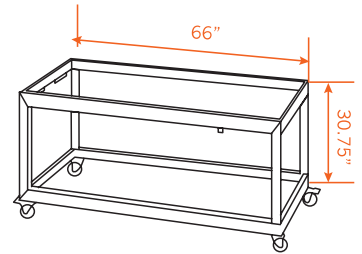

If you would like to receive our full catalog, simply send us an email at sales@easterntabletop.com.

A. Table Frame 66" length, 30.7" width, 32.25" height, 100lbs
 #ST5900 Brushed Stainless Steel | #ST5900MB Black XYLO Coated
 #ST5900RZB Bronze XYLO Coated | #ST5900CP Copper XYLO Coated

B. Built-up Ice Bin Tile 31.48" length, 22.25" width, .75" height, 50lbs
 #ST5930BIB 34lbs Capacity ICE BIN: 5.5" front height, 6.5" back height

C. Drop-in Sink Tile 31.48" length, 22.25" width, .75" height, 8.5" deep, 55lbs
 #ST5925DIB 84lbs Capacity | Double wall insulated stainless steel

D. Induction Tile 31.48" length, 22.25" width, .75" height, 35lbs | IND: 15.25 length, 11.75 width
 #ST5915IND Grey Grain | #ST5917BIND Black 110V 50/60hz 1500 Watts

E. Front Panel 61" length, 21.75" width, 35lbs | WINDOW: 24.25" length, 11.75" width
 #ST5910F Textured Laminate | #ST5912BKF Black Laminate

F. Front Panel 21.75" length, 20.25" width, 13lbs
 #ST5966TF Textured Laminate | #ST5963BF Black Laminate
 #ST5962SF Brushed Stainless Steel | #ST5903GF Grey Grain
 #ST5961LEDF LED | #ST5960ACF Optic Reflector Acrylic